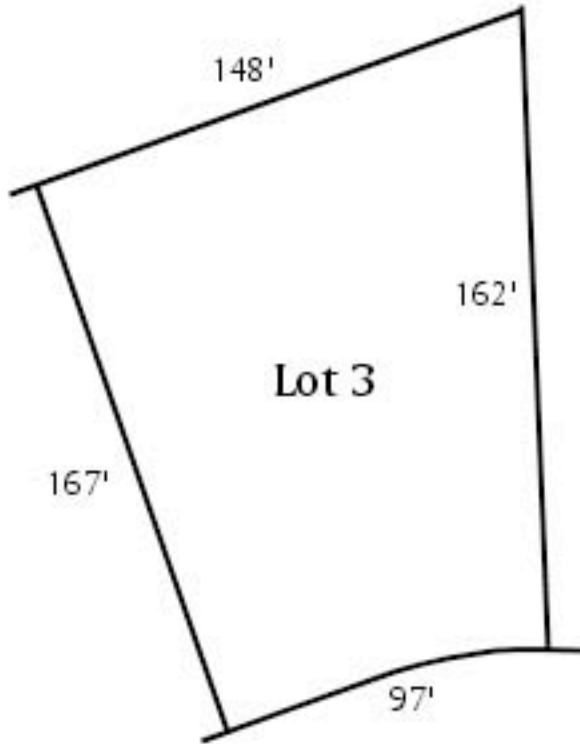

WHITEHILLS LAKES & WOODS

Whitehills Lakes South

Lot #: 3

Price: \$139,900

School System:

E. Lansing

Description:

Walkout onto wetland park. Some fill on front of lot.