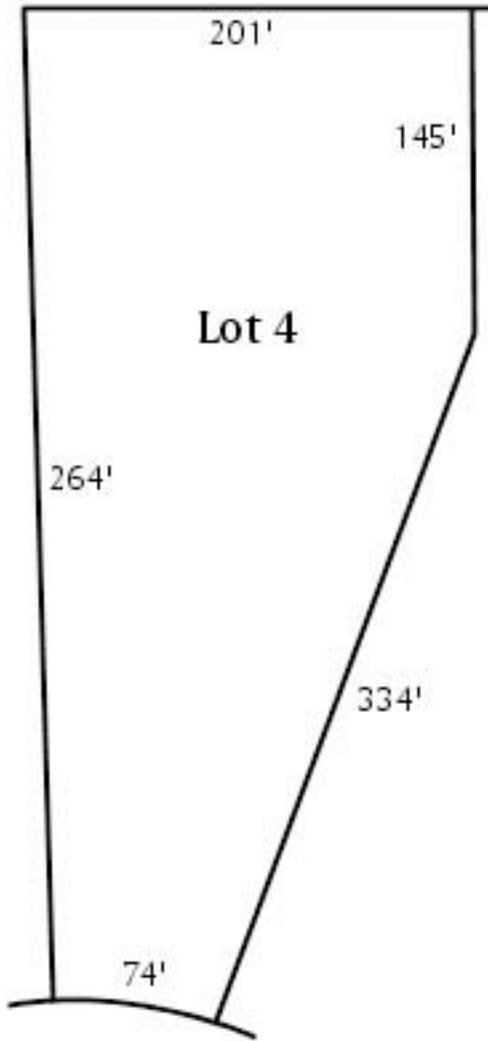

WHITEHILLS LAKES & WOODS

Whitehills Lakes South

Lot #: 4

Price: \$235,000

School System:

E. Lansing

Description:

Premium site with large
hardwood trees and
walkout options