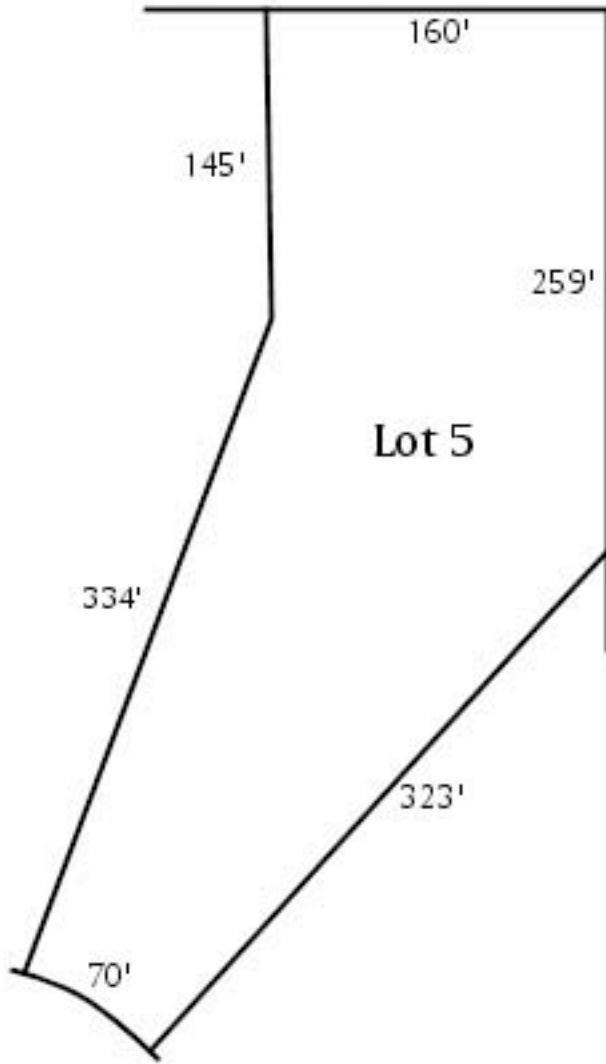

WHITEHILLS LAKES & WOODS

Whitehills Lakes South

Lot #: 5

Price: \$275,000

School System:

E. Lansing

Description:

Only a few lots like this in the subdivision.

Large hardwood trees and walkout options.

This map is for sales purposes only. Actual plat information shall be obtained from the recorded plat at the county register of deeds.

The placement of all material within the Wetlands edge is prohibited without specific site development approval by the Department of Natural Resources, Land Resources Programs Division,

CLINTON COUNTY
INGHAM COUNTY

OPEN SPACE

OPEN SPACE

Timber Meadow Park

NOT TO SCALE