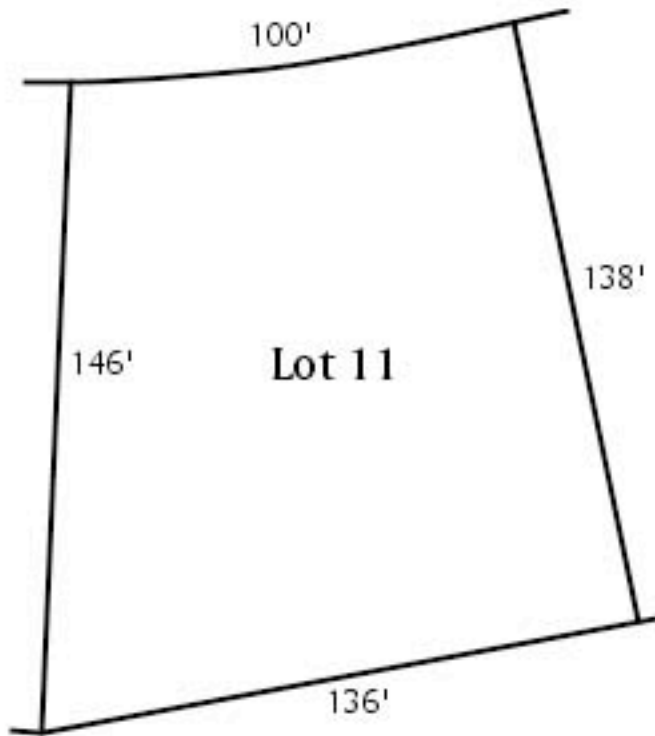

WHITEHILLS LAKES & WOODS

Whitehills Lakes South

Lot #: 11

Price: \$132,900

School System:

E. Lansing

This map is for sales purposes only. Actual plat information shall be obtained from the recorded plat at the county register of deeds.

CLINTON COUNTY

INGHAM COUNTY

NOT TO SCALE

11

12

13

1

2

3

4

5

6

7

8

9

10

13

12

11

10

9

8

7