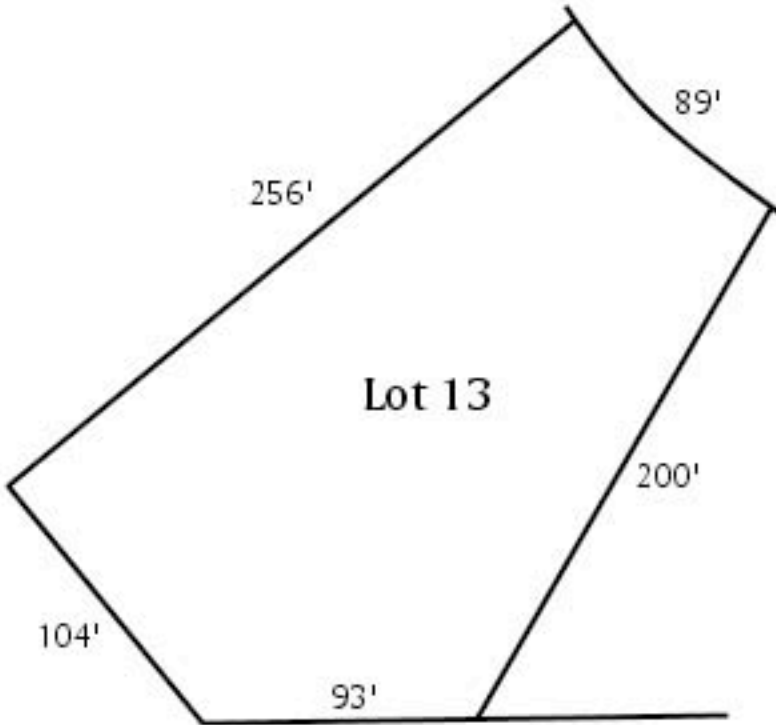

WHITEHILLS LAKES & WOODS

Whitehills Lakes South

Lot #: 13

Price: \$167,500

School System:

E. Lansing

Description:

Larger lot with possible side walkout on west side; adjacent to wetland park; rain garden easement on front of lot maintained by Homeowners Association.