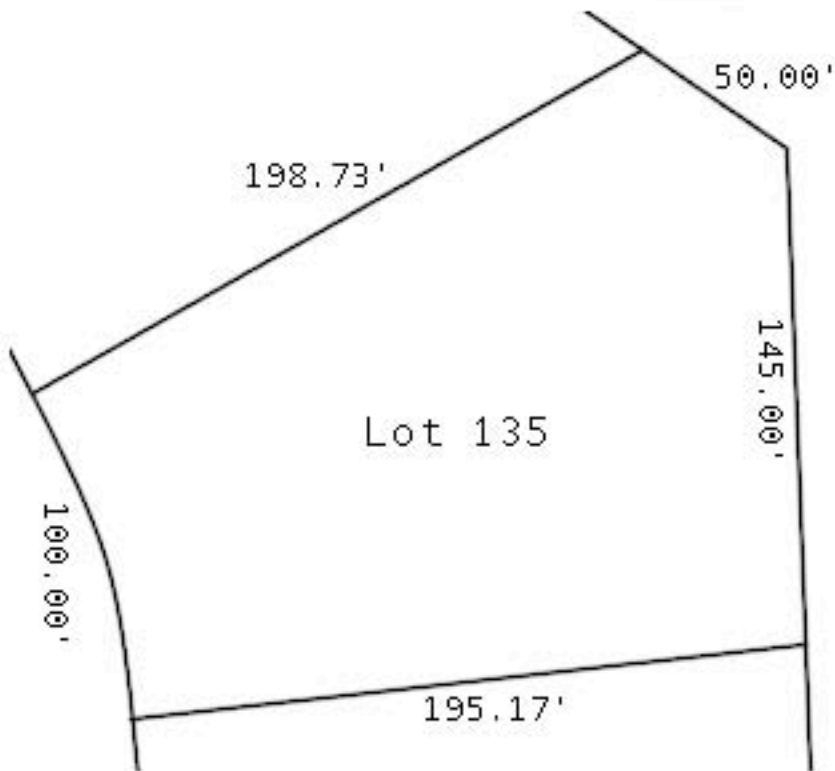

WHITEHILLS LAKES & WOODS

Whitehills Lakes #6

Lot #: 135

Price: \$165,000

School System:

Haslett

Description:

Large Trees in Front

Yard. Call Goodrich

Builders @202-7500 or

339-7777

This map is for sales purposes only. Actual plat information shall be obtained from the recorded plat at the county register of deeds.

The placement of all material within the Wetlands edge is prohibited without specific site development approval by the Department of Natural Resources, Land Resources Programs Division, Wetlands Protection Unit.