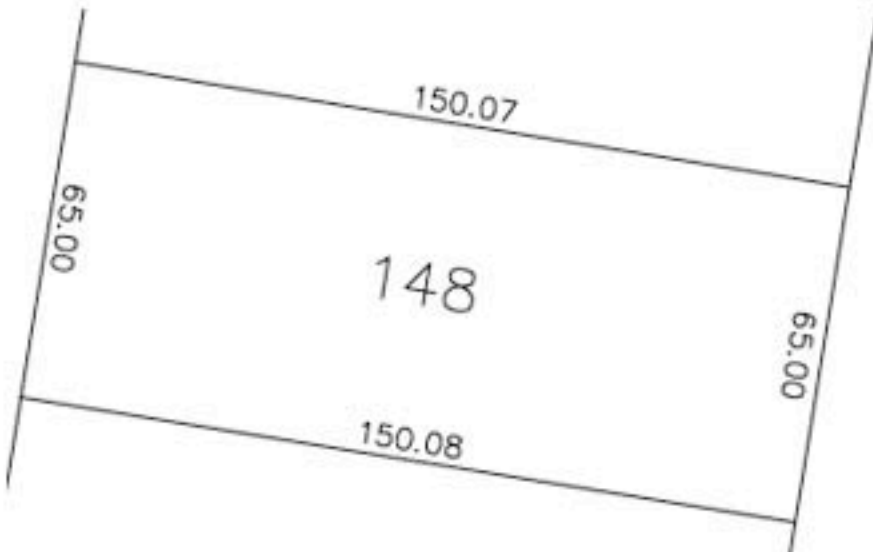

WHITEHILLS LAKES & WOODS

Whitehills Lakes #7

Lot #: 148

Price: \$77,900

Description:

Walkout site with pond assess.

Contact jim at Giguere Homes 204-0818 or jim@giguerehomes.com

This map is for sales purposes only. Actual plat information shall be obtained from the recorded plat at the county register of deeds.