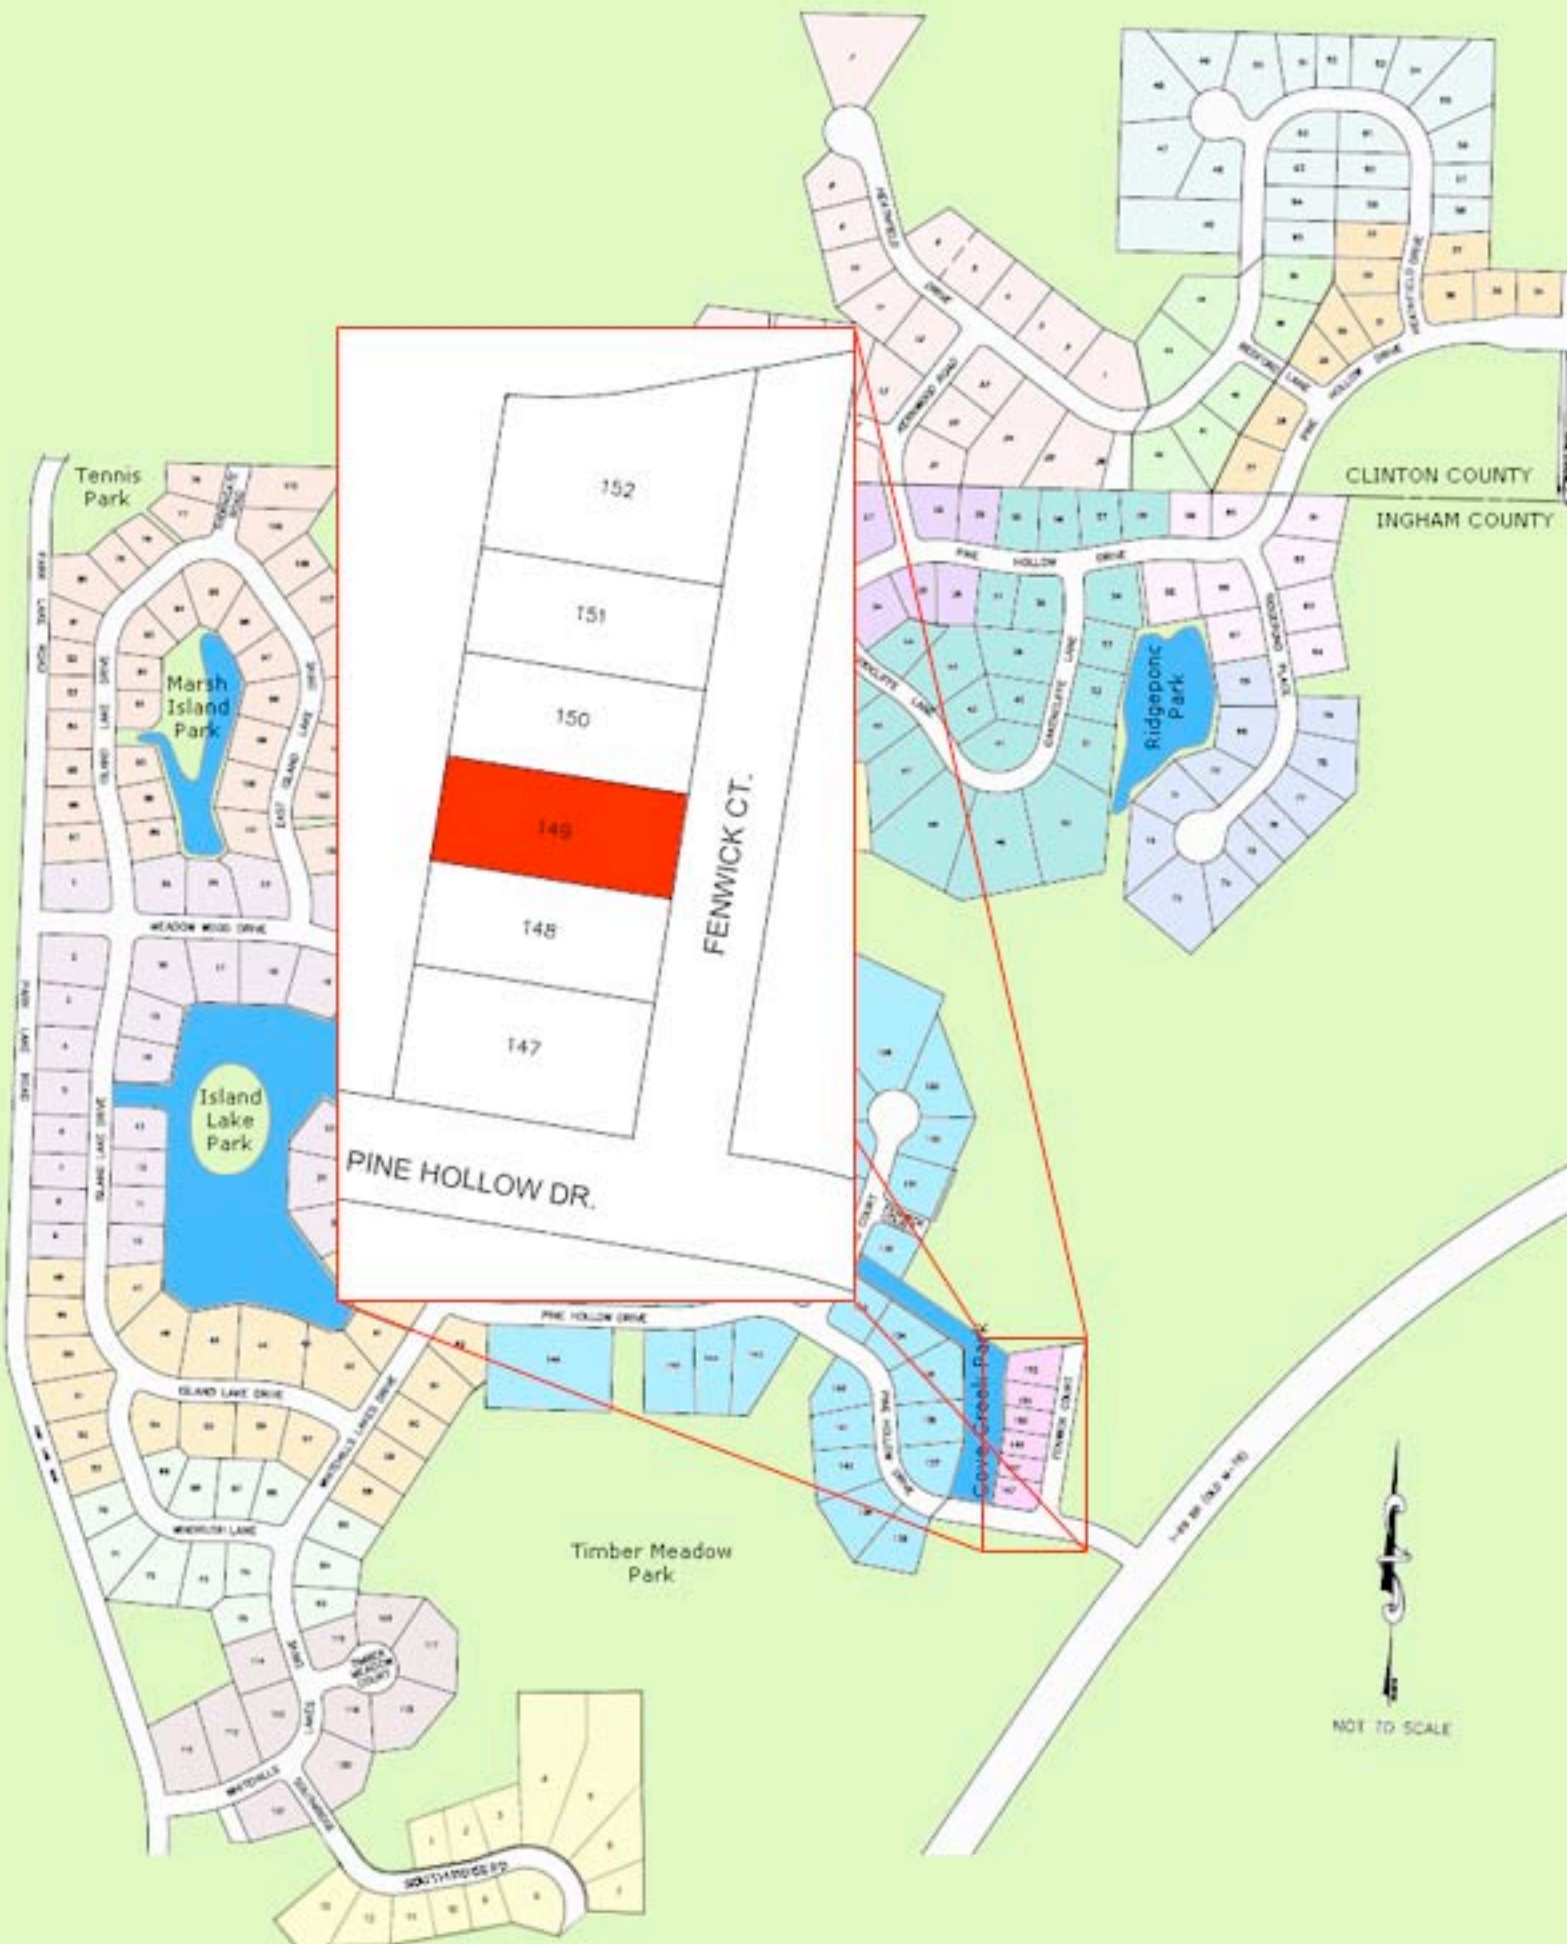

WHITEHILLS LAKES & WOODS

Whitehills Lakes #7

Lot #: 149

Price: \$79,900

Description:

Walkout site with pond assess.

Contact jim at Giguere Homes 204-0818 or

jim@giguerehomes.com

This map is for sales purposes only. Actual plat information shall be obtained from the recorded plat at the county register of deeds.

The placement of all material within the Wetlands edge is prohibited without specific site development approval by the Department of Natural Resources, Land Resources Programs Division, Wetlands Protection Unit.

CLINTON COUNTY
INGHAM COUNTY

NOT TO SCALE

152

151

150

149

148

147

FENWICK CT.

PINE HOLLOW DR.

Timber Meadow Park

Tennis Park

Marsh Island Park

Island Lake Park

Ridgeponc Park

Cove Creek Park