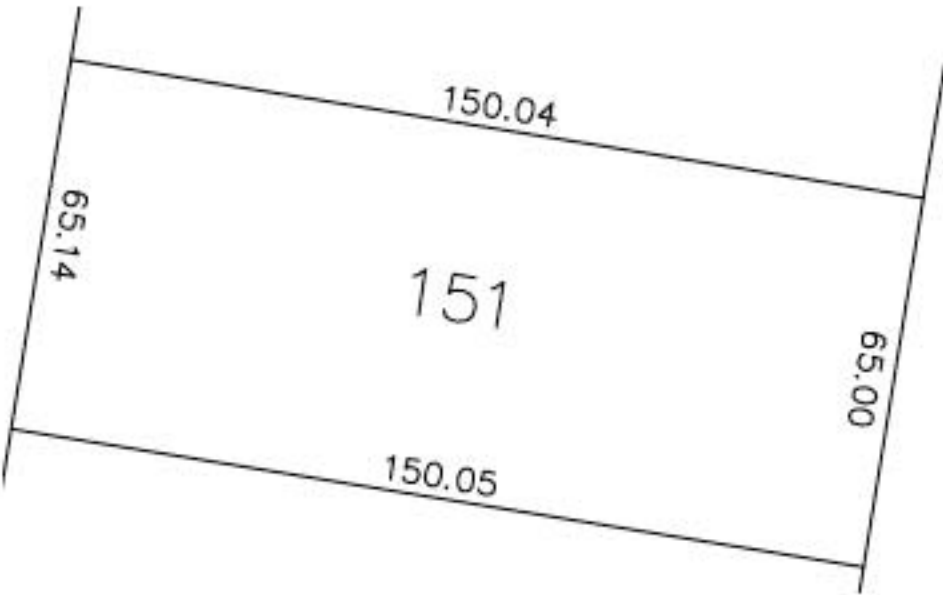

WHITEHILLS LAKES & WOODS

Whitehills Lakes #7

Lot #: 150

Price: \$84,900

Description:

Walkout site with pond
access.

Contact jim at Giguere
Homes 204-0818 or
jim@giguerehomes.com

*This map is for sales purposes only.
Actual plat information shall be obtained
from the recorded plat at the county
register of deeds.*

CLINTON COUNTY
INGHAM COUNTY

NOT TO SCALE