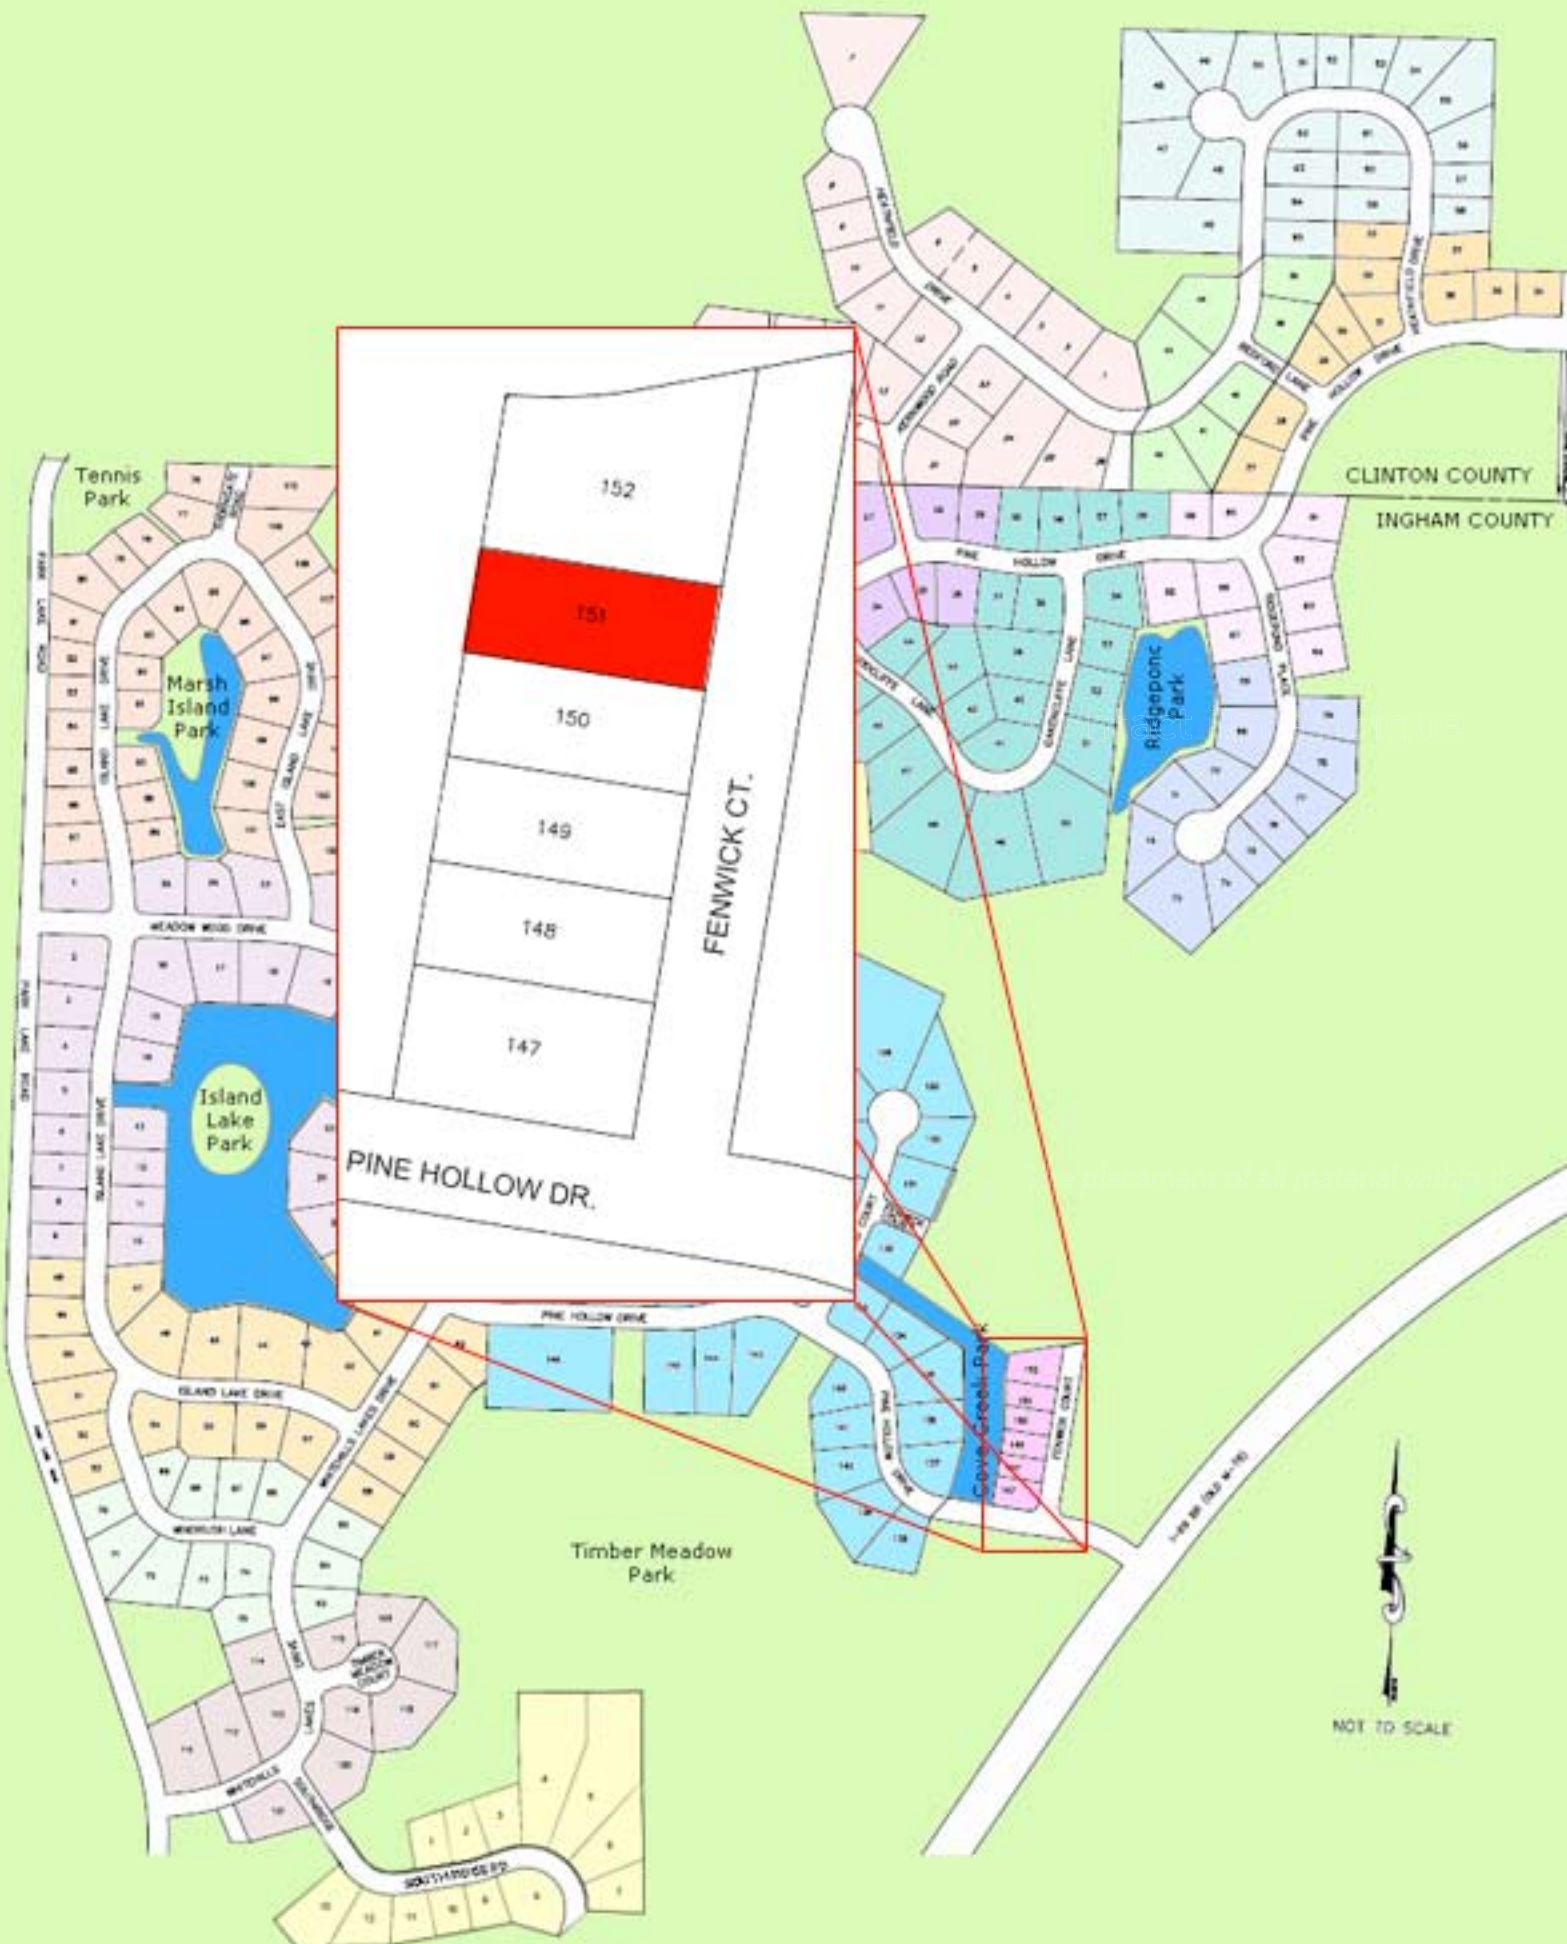

WHITEHILLS LAKES & WOODS

Whitehills Lakes #7

Lot #: 150

Price: \$84,900

Description:

Walkout site with pond
access.

Contact jim at Giguere
Homes 204-0818 or
jim@giguerehomes.com

*This map is for sales purposes only.
Actual plat information shall be obtained
from the recorded plat at the county
register of deeds.*

*The placement of all material within the
Wetlands edge is prohibited without
specific site development approval by
the Department of Natural Resources,
Land Resources Programs Division,
Wetlands Protection Unit.*

CLINTON COUNTY
INGHAM COUNTY

NOT TO SCALE